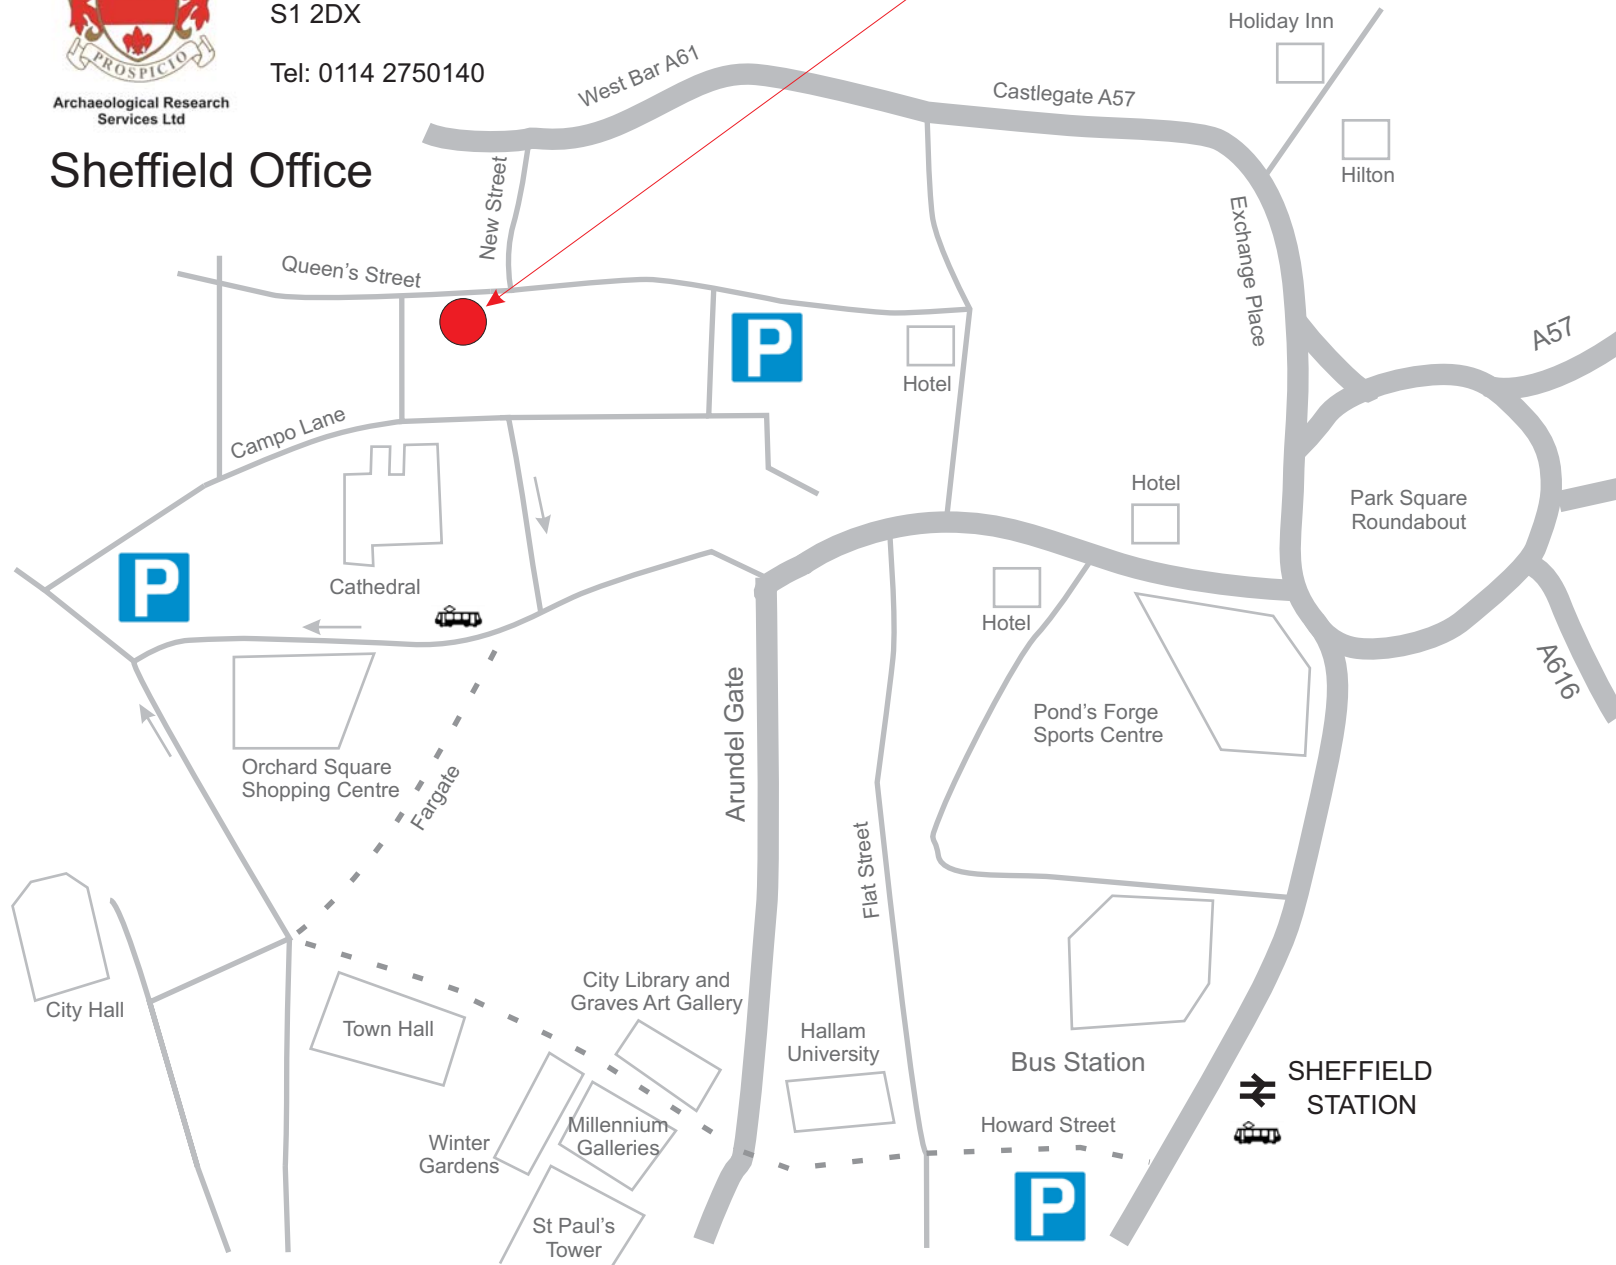

Archaeological Research Services Ltd.
 Queen's Buildings
 55 Queen Street
 Sheffield
 S1 2DX

Tel: 0114 2750140

Archaeological Research Services Ltd

Sheffield Office

ARS Ltd

Directions from M1, Junction 33:

- 1) After bearing off M1, at roundabout take 1st exit onto A630 (signposted Sheffield Centre)
- 2) Continue forward onto A57
- 3) At Park Square roundabout take 5th exit onto Exchange Place (signposted Low Don Valley A6109)
- 4) Continue forward onto A61
- 5) Turn left on Scargill Croft
- 6) bear right onto New Street
- 7) Turn right onto Queen Street
- 8) ARS Ltd are located within Queen's Buildings

Directions from Sheffield Station:

- Either,
- 1) Take the tram on the purple route service from the Sheffield Station/Sheffield Hallam University stop.
 - 2) After four stops get off at Cathedral.
 - 3) Head north onto York Street
 - 4) Turn left onto Campo Lane
 - 5) Turn right onto North Church Street
 - 6) Turn right onto Queen's Street

- Or,
- 1) Walk up Howard Street, past Hallam University and Sheffield Library (pedestrianised).
 - 2) Turn right at the Town Hall onto Fargate.
 - 3) At the Cathedral tram stop, follow directions above.