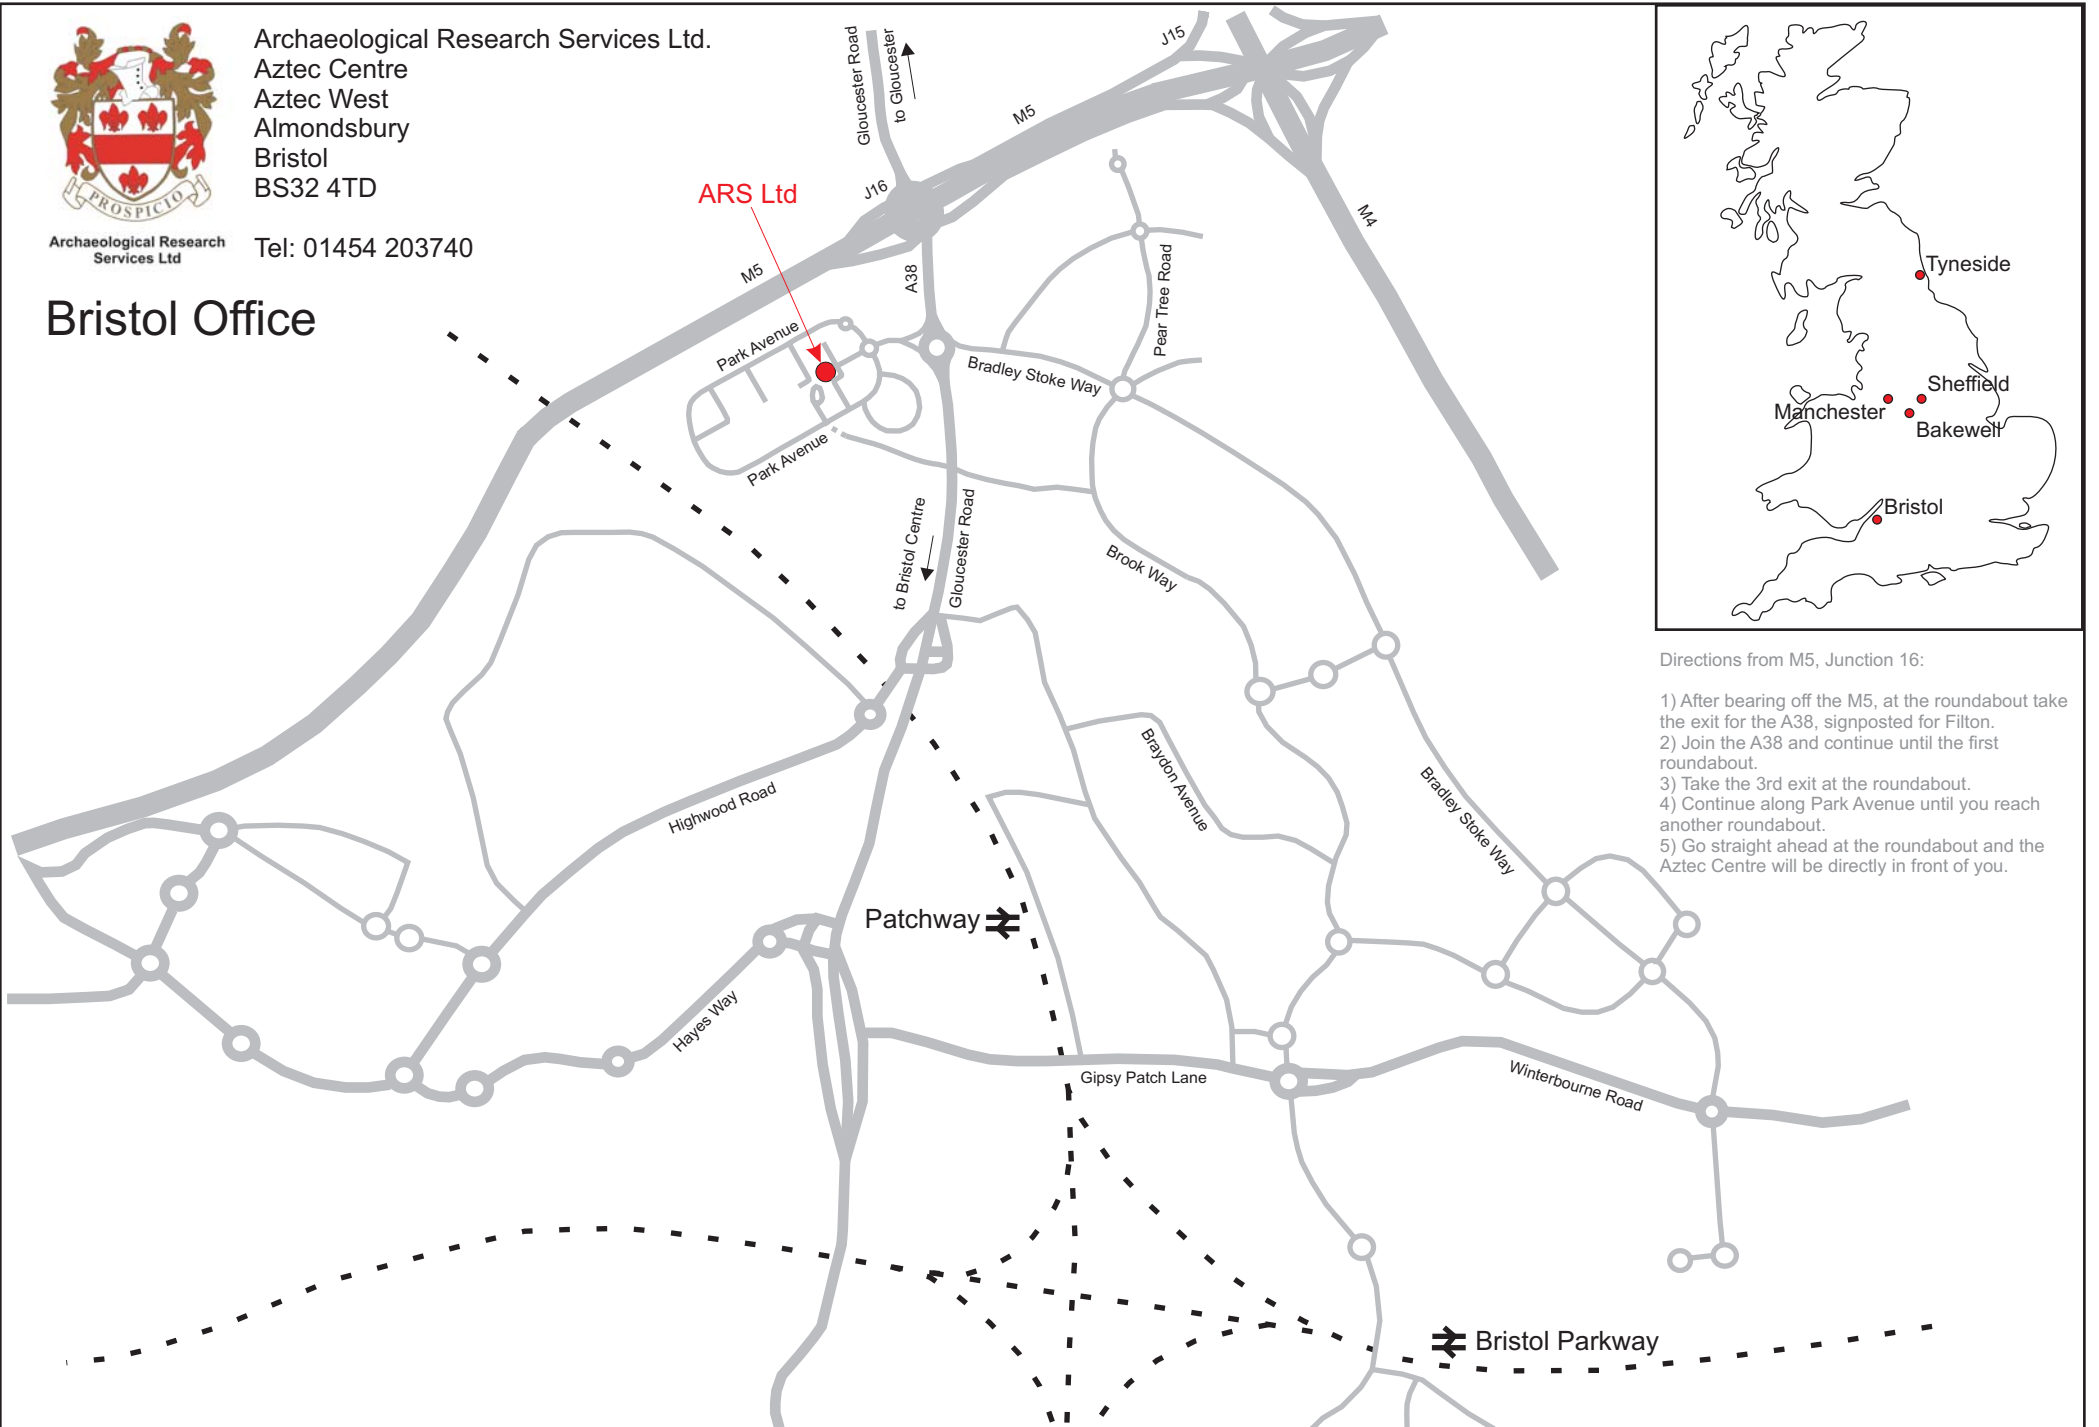

Archaeological Research Services Ltd.  
 Aztec Centre  
 Aztec West  
 Almondsbury  
 Bristol  
 BS32 4TD

Archaeological Research  
 Services Ltd

Tel: 01454 203740

## Bristol Office

ARS Ltd

Directions from M5, Junction 16:

- 1) After bearing off the M5, at the roundabout take the exit for the A38, signposted for Filton.
- 2) Join the A38 and continue until the first roundabout.
- 3) Take the 3rd exit at the roundabout.
- 4) Continue along Park Avenue until you reach another roundabout.
- 5) Go straight ahead at the roundabout and the Aztec Centre will be directly in front of you.